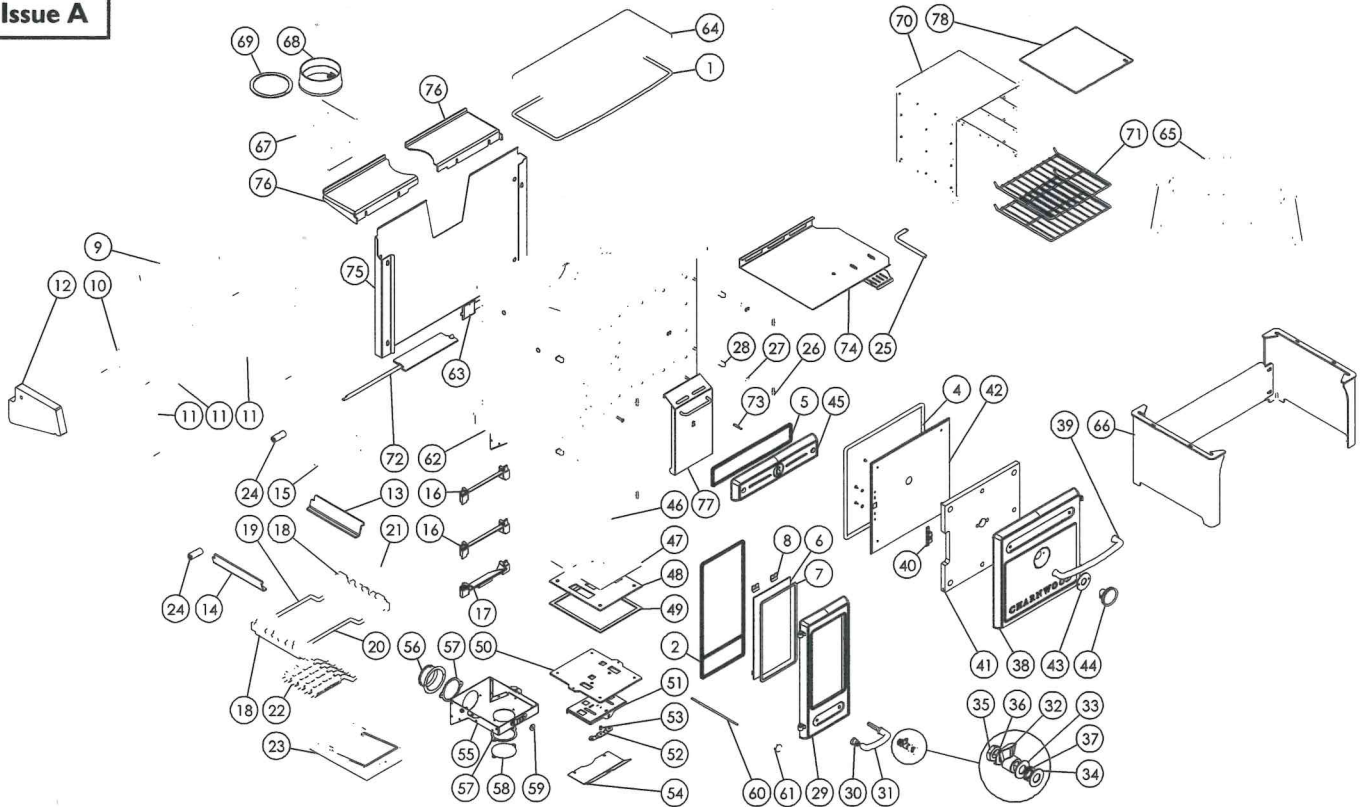

Charnwood Haven Parts List

Issue A

Item	Part No.	Description
1	008/DB136	Cook Plate Rope Seal
2	008/DB005	Fire Door Rope Door Seal
3*	008/FW29	Door Seal Adhesive
4	008/DB072	Oven Door Rope Door Seal
5	008/DB137	Access Door Rope Seal
6	006/DB018	Glass
7	008/DB003	Glass Seal
8	004/KV23	Glass Retainer
9	011/DB031	Throat Plate
10	004/XV30	Brick Bracket
11	011/DB029S	Brick Set
12	011/DB034	Left Side Top Brick
13	010/DB015R	Right Side Fireplate
14	010/DB015L	Left Side Fireplate
15	010/DB016	Back Fire Plate
16	002/DB008	Deepening Bar
17	002/DB007	Front Fence
18	002/SY30	Carrier Bar
19	012/DB077	Idler Rod Plain Carbon Steel 1
20	012/DB078	Riddler Rod Plain Carbon Steel 1
21	012/SY33	Mover Bar
22	002/CG015S	Fire Bar (Set of 3)
23	004/DB017	Ashpan
24	002/DB098	Riddling Boss
25	012/EZ095	Riddler Handle
26	008/ST073/4	Hinge Pin (Set of 4)
27	004/AP025	Spacer
28#	002/AP024	Hinge
29#	002/DB001	Fire Door
30	008/KV13	Left Hand Door Knob
31	008/KV16	Door Handle
32	002/AY14	Door Catch
33	008/FFW008	M12.5 Washer
34	008/FFW005	M8 Washer
35	008/FFN001	M12 Half Nut Plain Carbon
36	008/ST008	Tabbed Locking Washer
37	008/FFW015	Thackery Washer
38#	002/DB002	Oven Door
39	010/DB047	Oven Door Handle